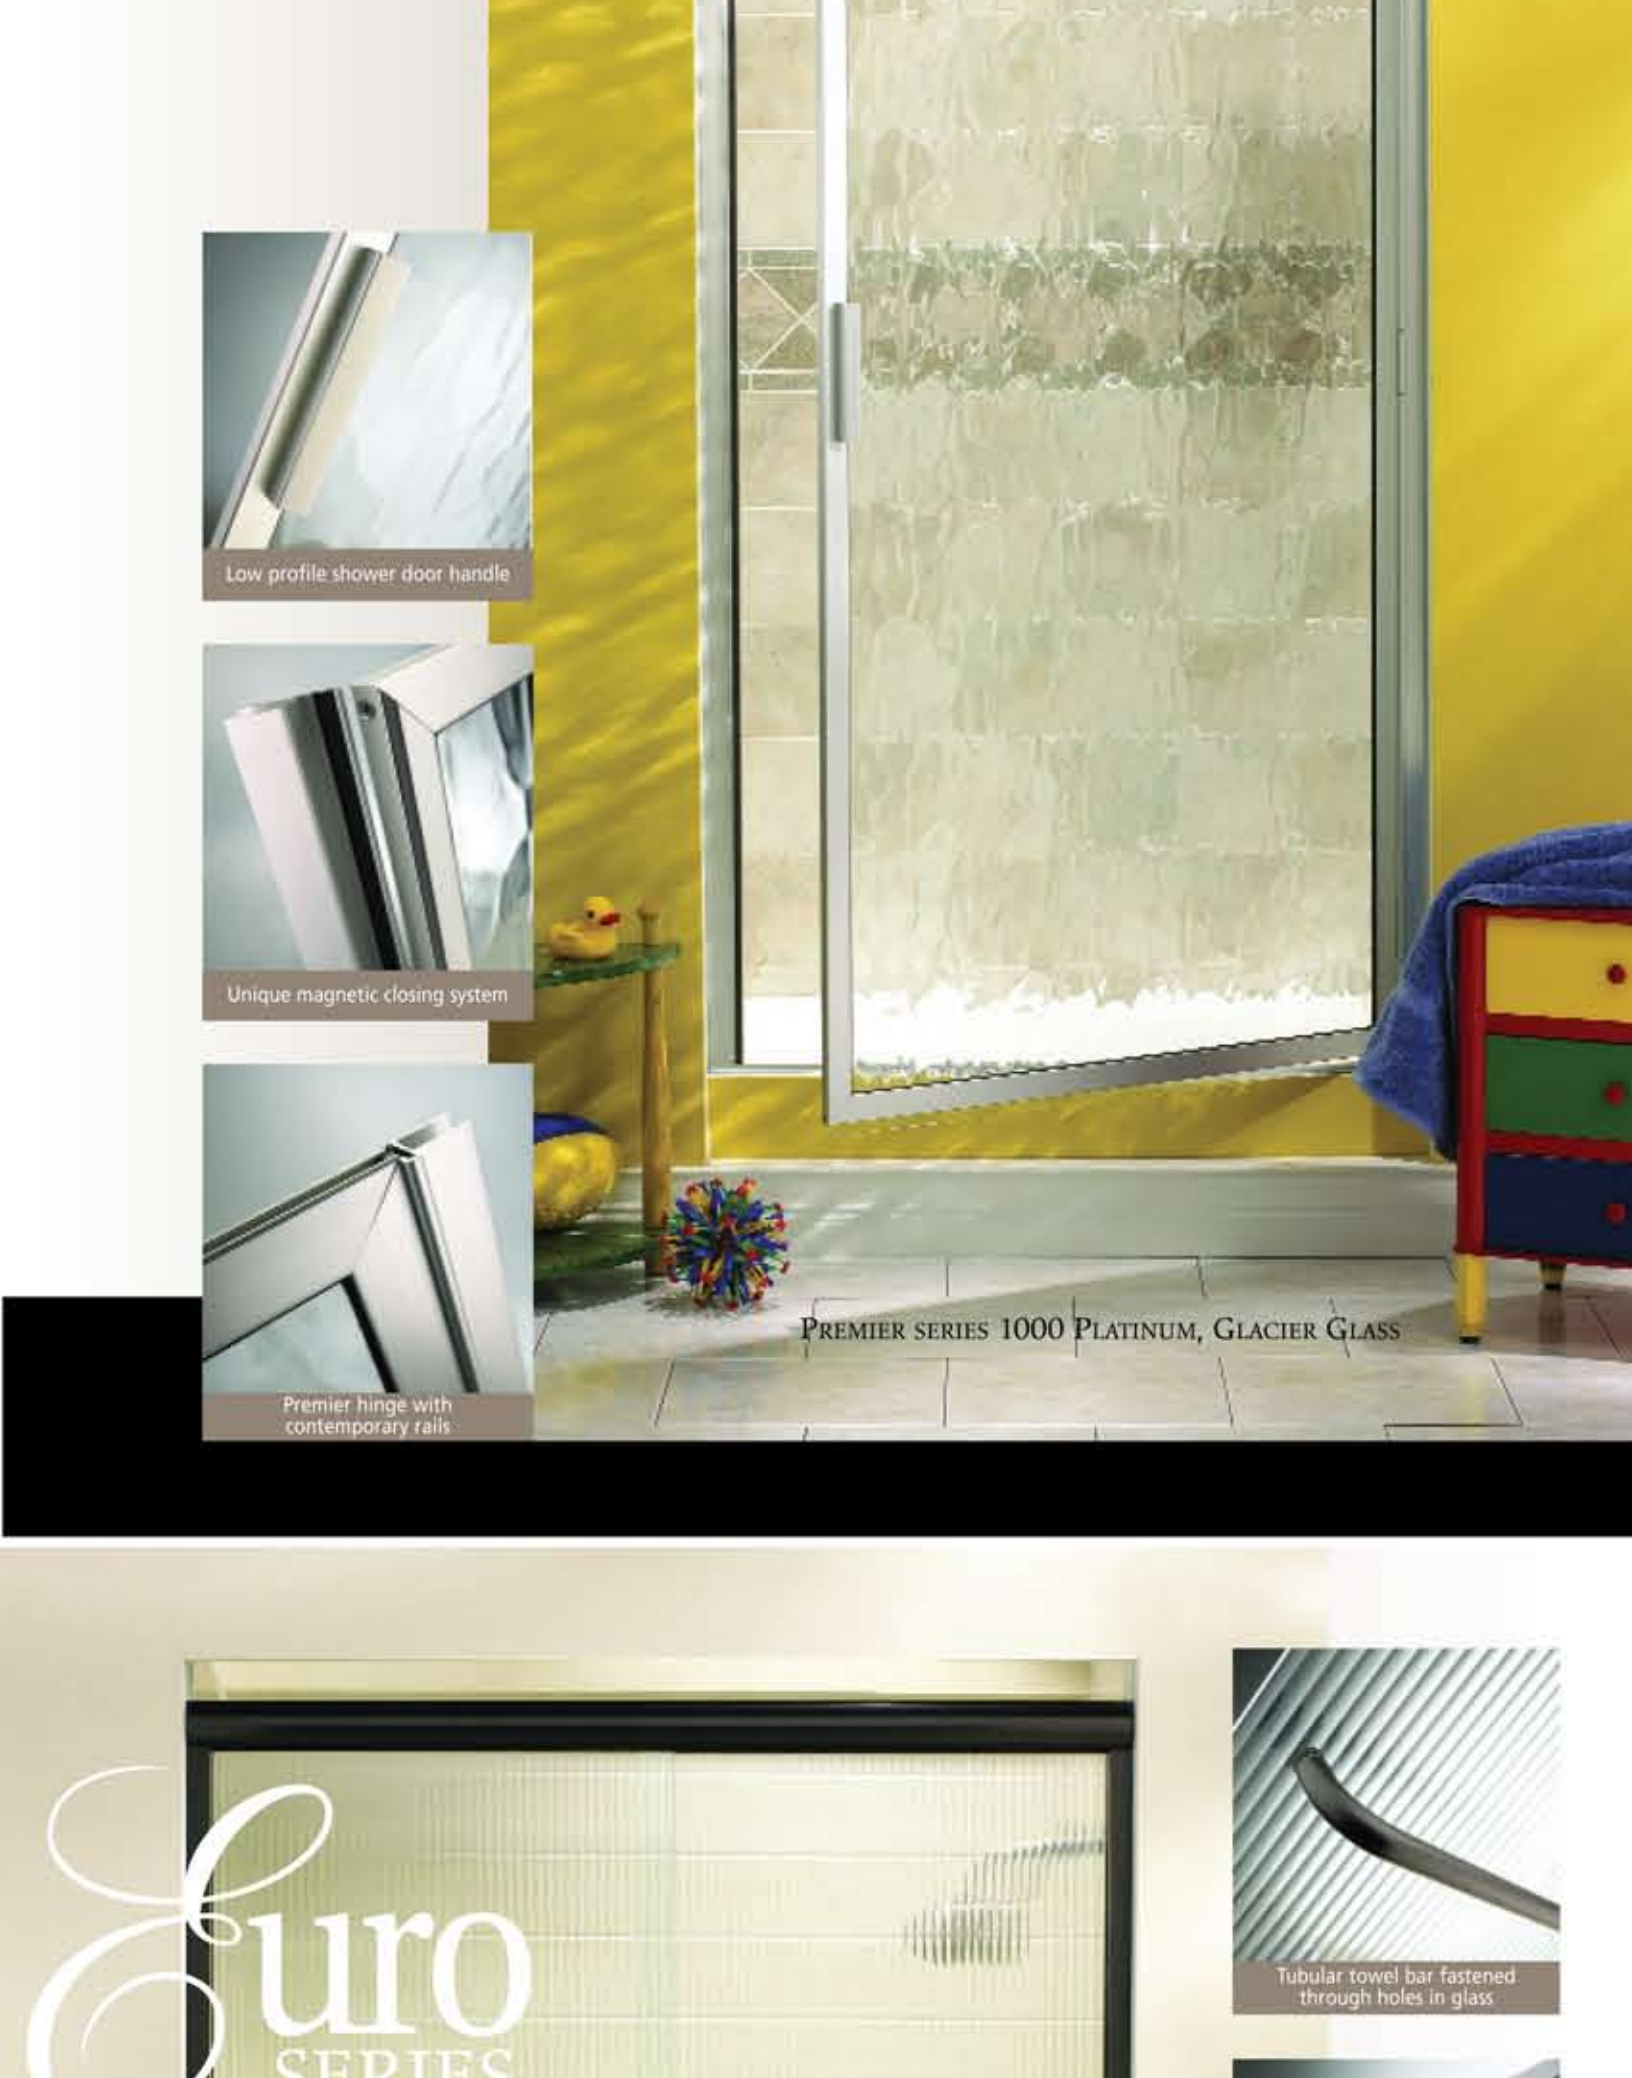

# SPLENDOR SHOWER DOOR

Bring Down The Curtain

## Premier SERIES

Our Premier series adds a touch of contemporary styling, coupled with our high standards for quality in product and performance.

Reversible header and glass rails allow a different look with a minimum of effort. The highly polished round header and the beveled round rails gives the ultimate in a contemporary look.

## Premier SERIES

Splendor's Premier hinge door incorporates a unique concealed hinge with an integral magnetic closing strip ensuring a clean, modern look in a watertight enclosure.

PREMIER SERIES 1000 PLATINUM, GLACIER GLASS